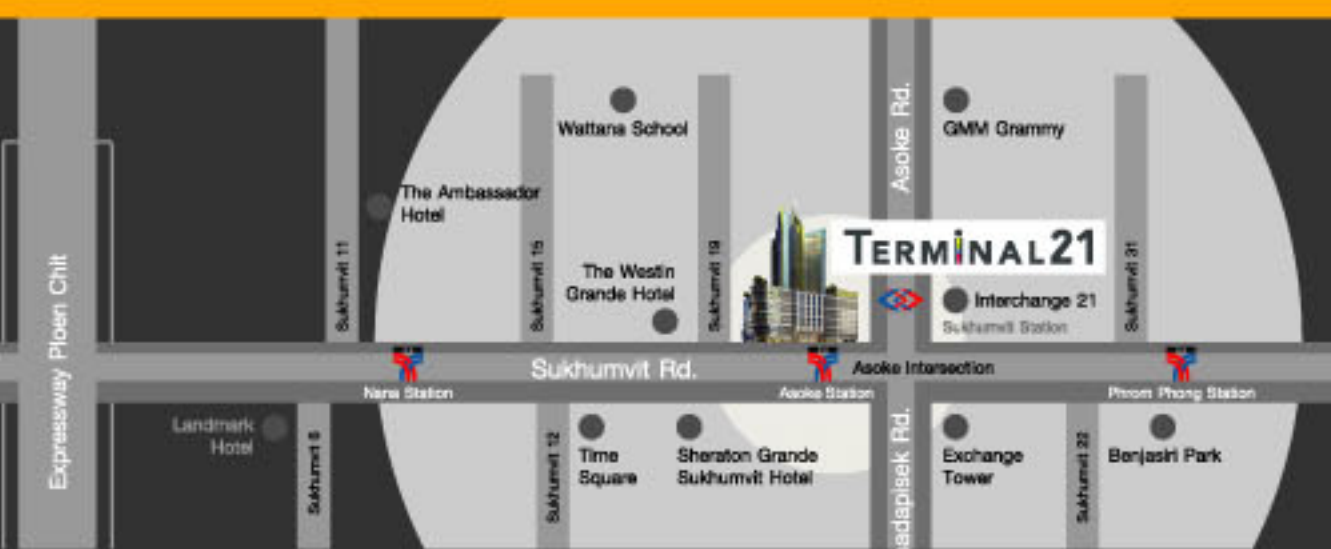

Gourmet Market
WORLD CLASS GOURMET DESTINATION

New Store

**LANDED @ LG FLOOR
TERMINAL 21**

Over 20,000 items exclusively selected from all around the world Many special hi-light items for you to discover now.

Gourmet DELI

The *Taste* of Urban Lifestyle

Indulge yourself in a variety of international **grab and go concept of food** ranged from sweet to ready to eat.

Exclusively at Gourmet Deli, LGF. Terminal 21.

Open Daily. Opening Hours 10.00 A.M. - 10.00 P.M.

@ GOURMET MARKET LG FLOOR, TERMINAL 21